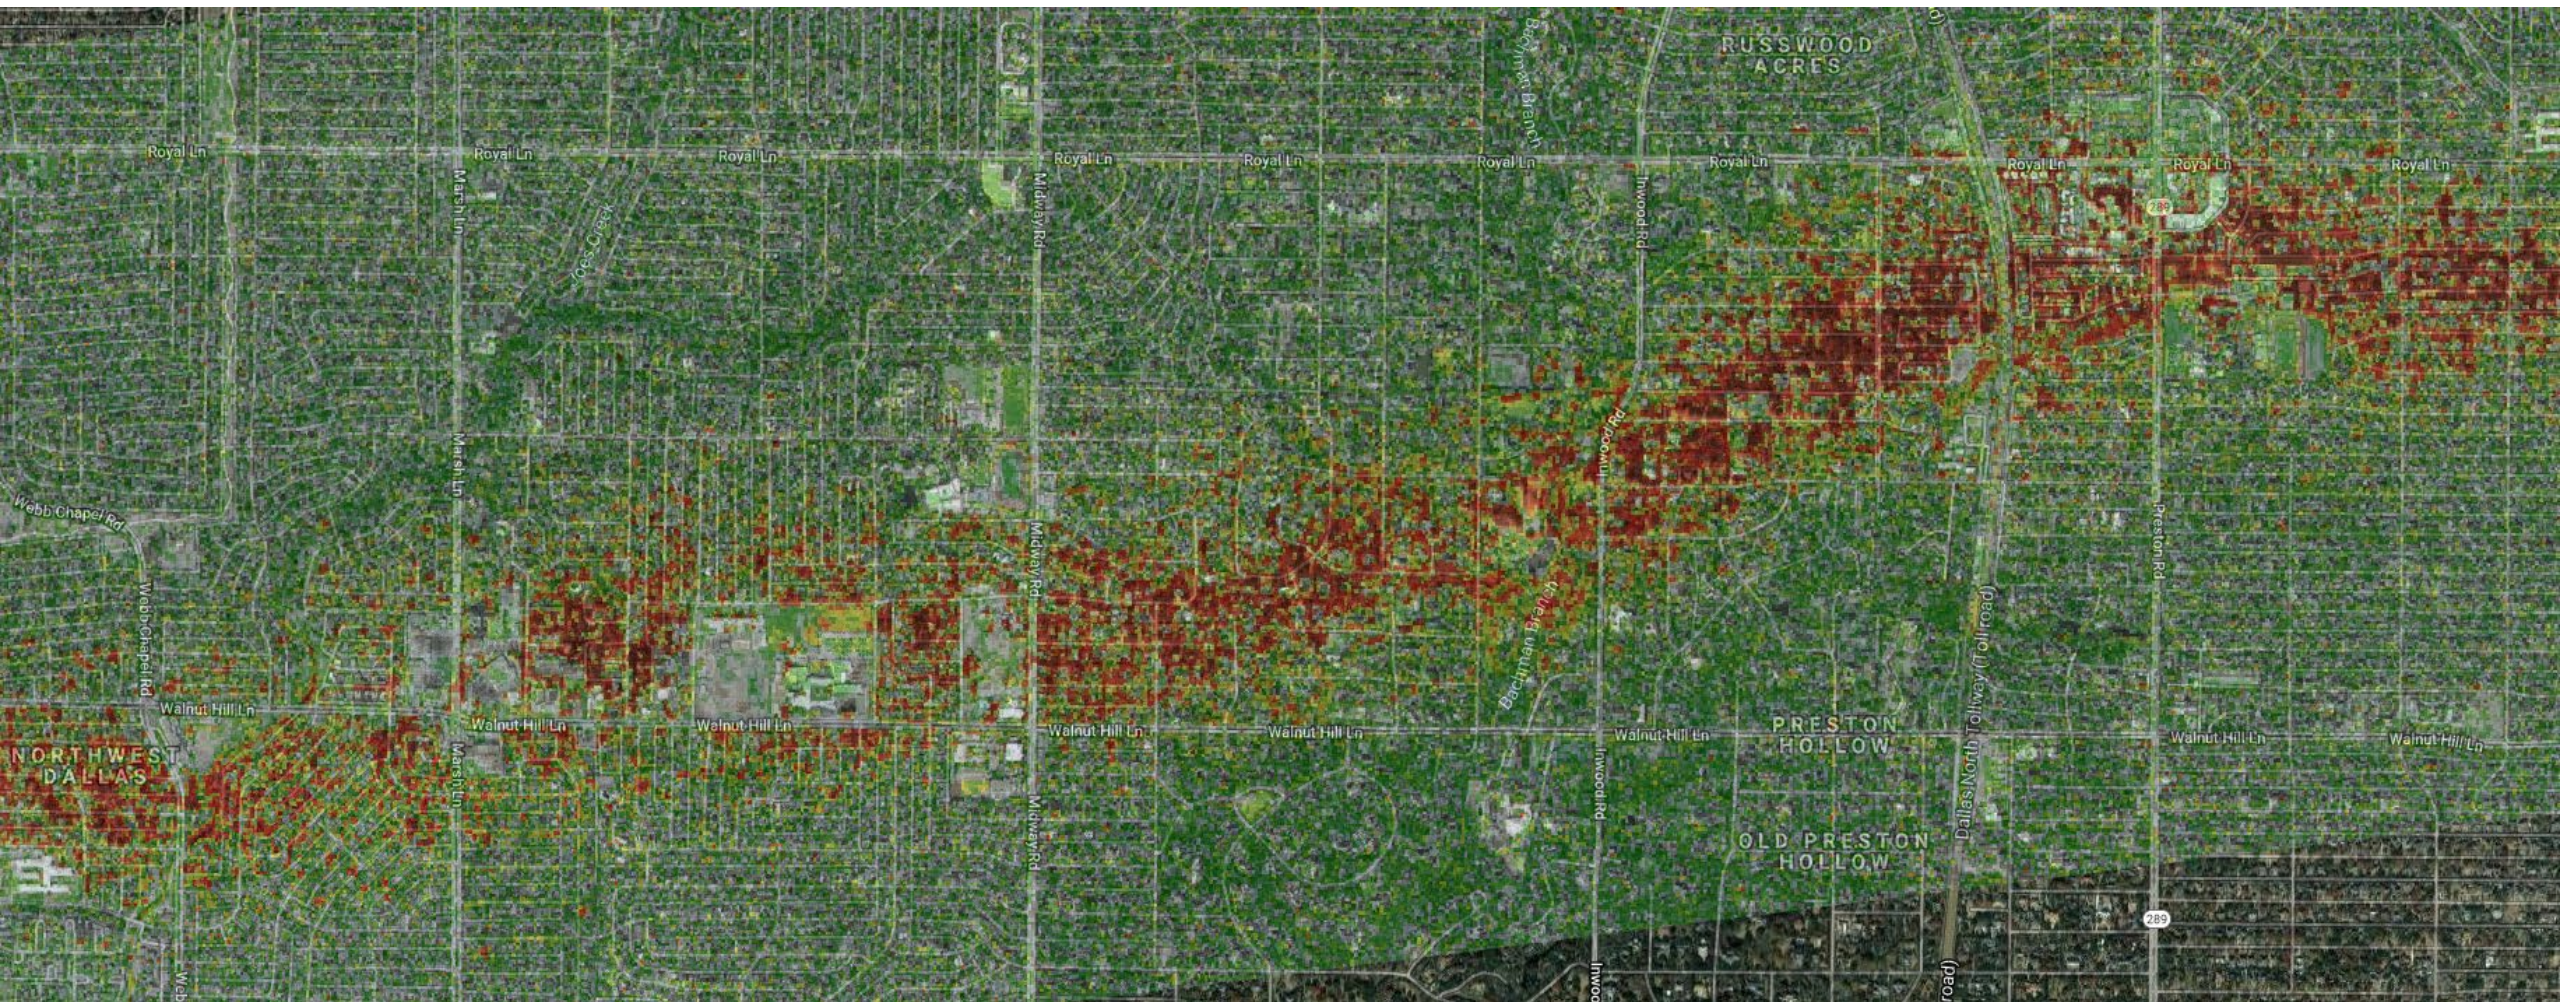

# Dallas-Fort Worth, TX Tornado 10/21/2019

NDVI change (pre-disturbance image 10/18/2019, post-disturbance composite 10/21-11/03/2019)

**Absolute NDVI Change**  
-0.2   -   0.2

**Absolute NDVI Change**  
-0.2   -   0.2

Absolute NDVI Change  
-0.2   -   0.2