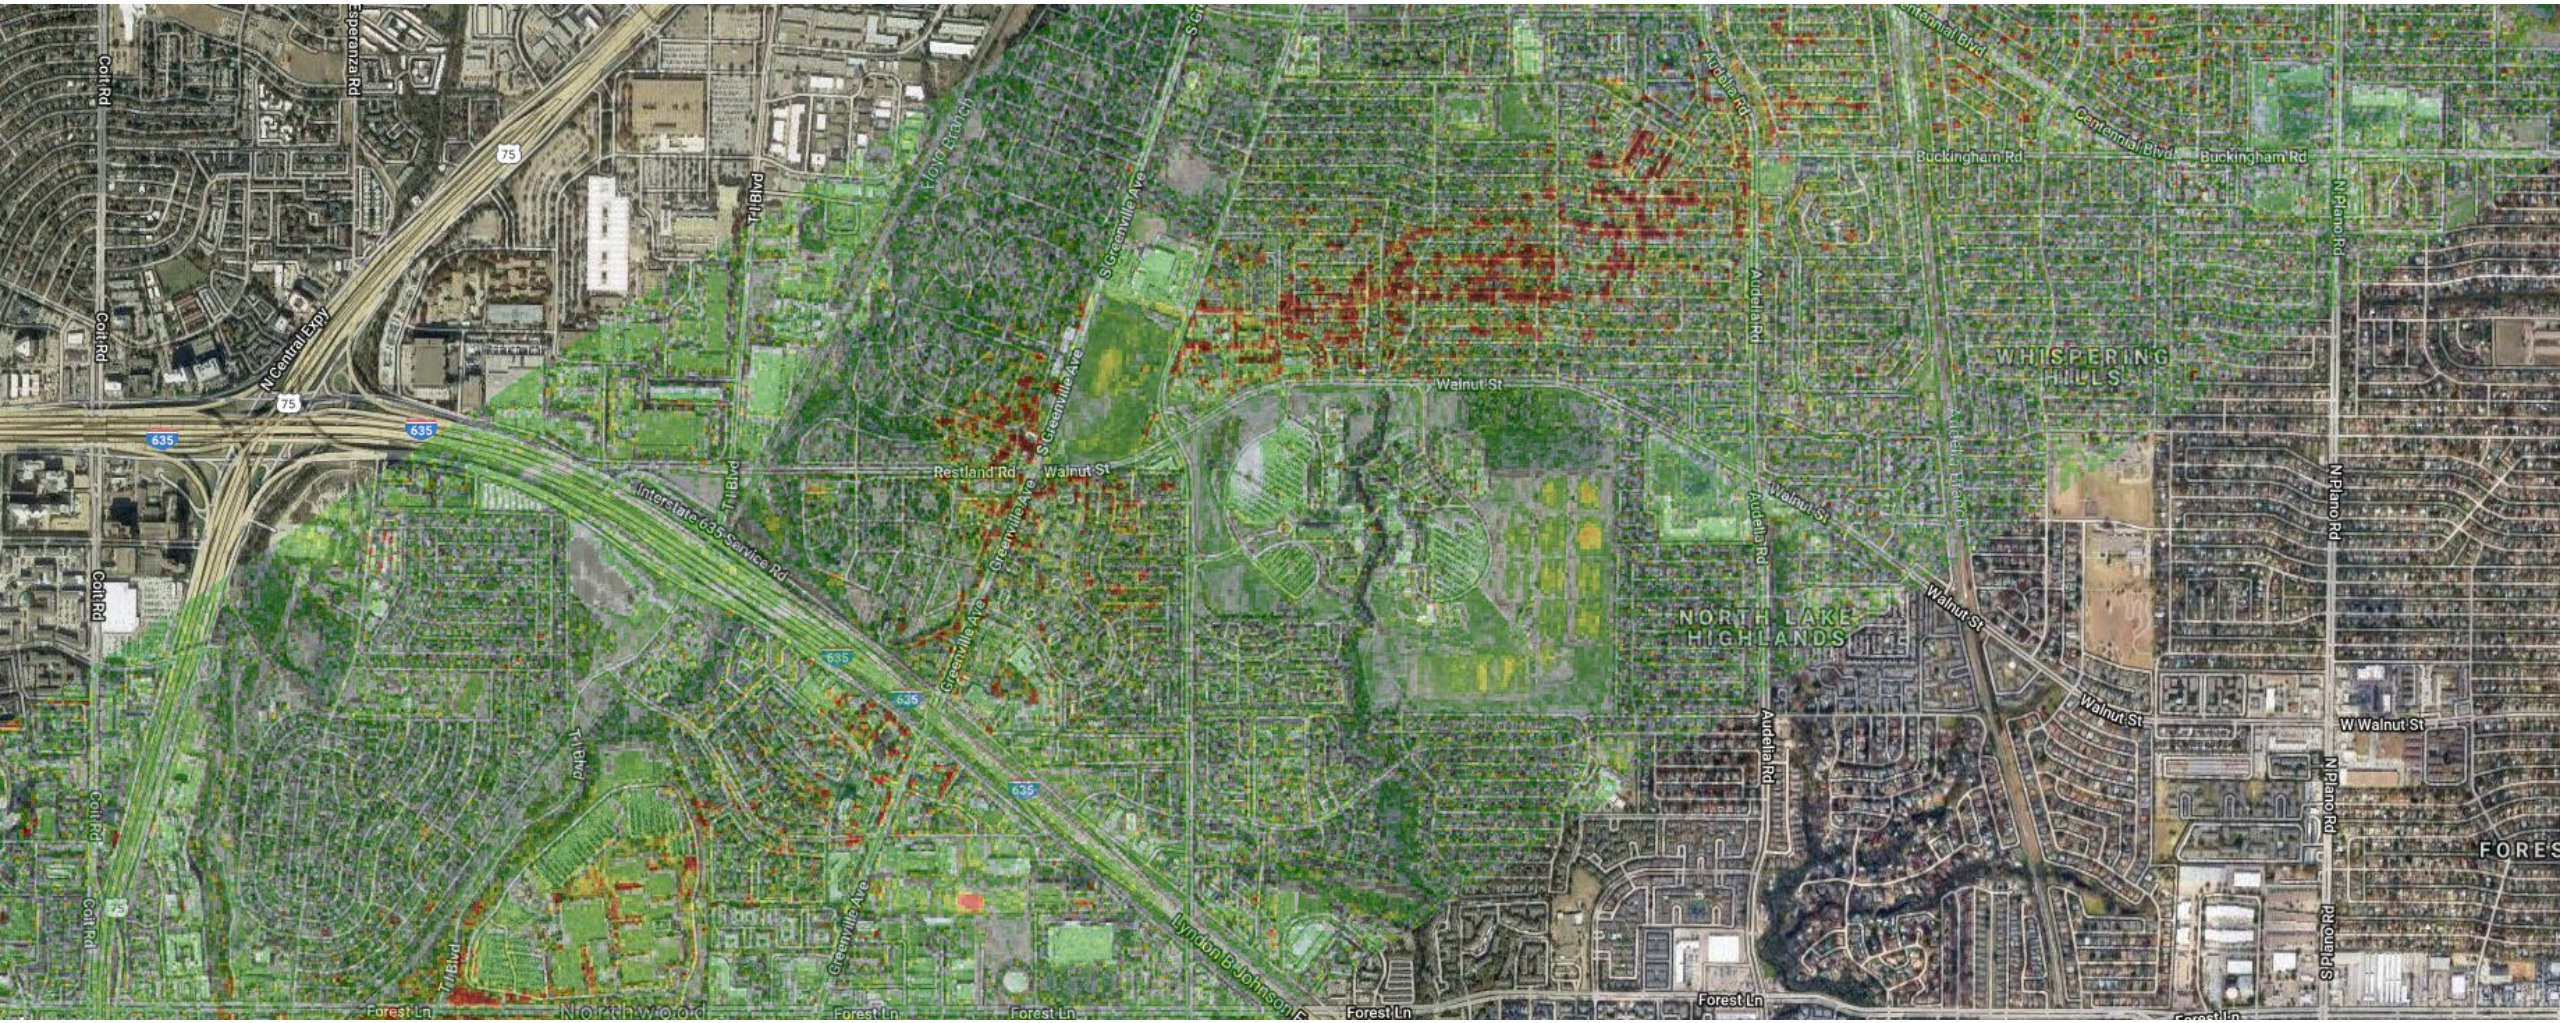

# Dallas-Fort Worth, TX Tornado 10/21/2019

NDVI change (pre-disturbance image 10/18/2019, post-disturbance composite 10/21-11/03/2019)

**Absolute NDVI Change**  
-0.2   -   0.2

**Absolute NDVI Change**  
-0.2   -   0.2

Absolute NDVI Change  
-0.2   -   0.2