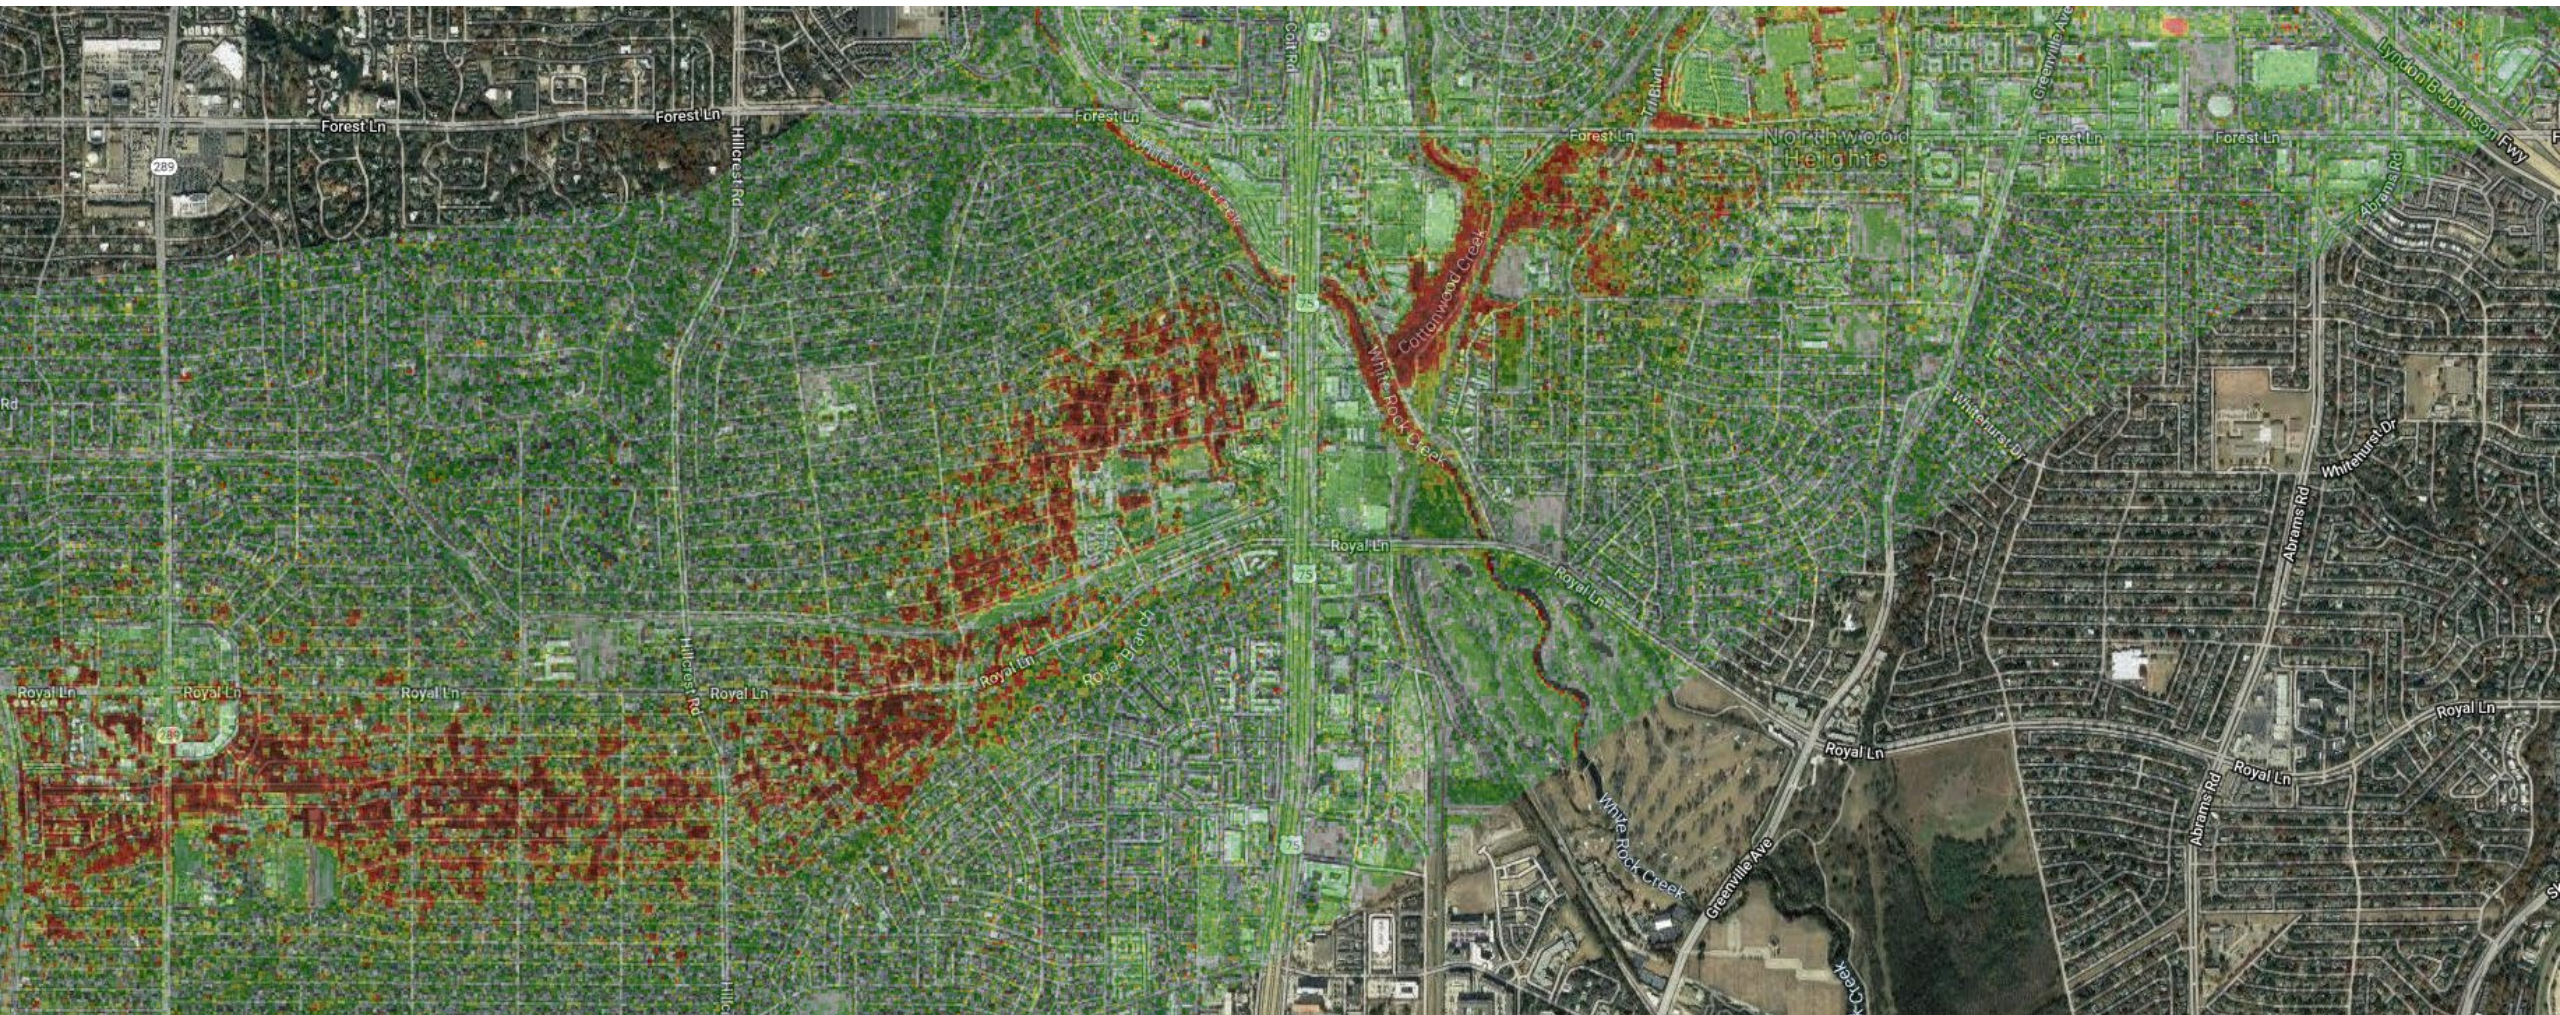

# Dallas-Fort Worth, TX Tornado 10/21/2019

NDVI change (pre-disturbance image 10/18/2019, post-disturbance composite 10/21-11/03/2019)

**Absolute NDVI Change**  
-0.2   -   0.2

**Absolute NDVI Change**  
-0.2   -   0.2

Absolute NDVI Change  
-0.2   -   0.2