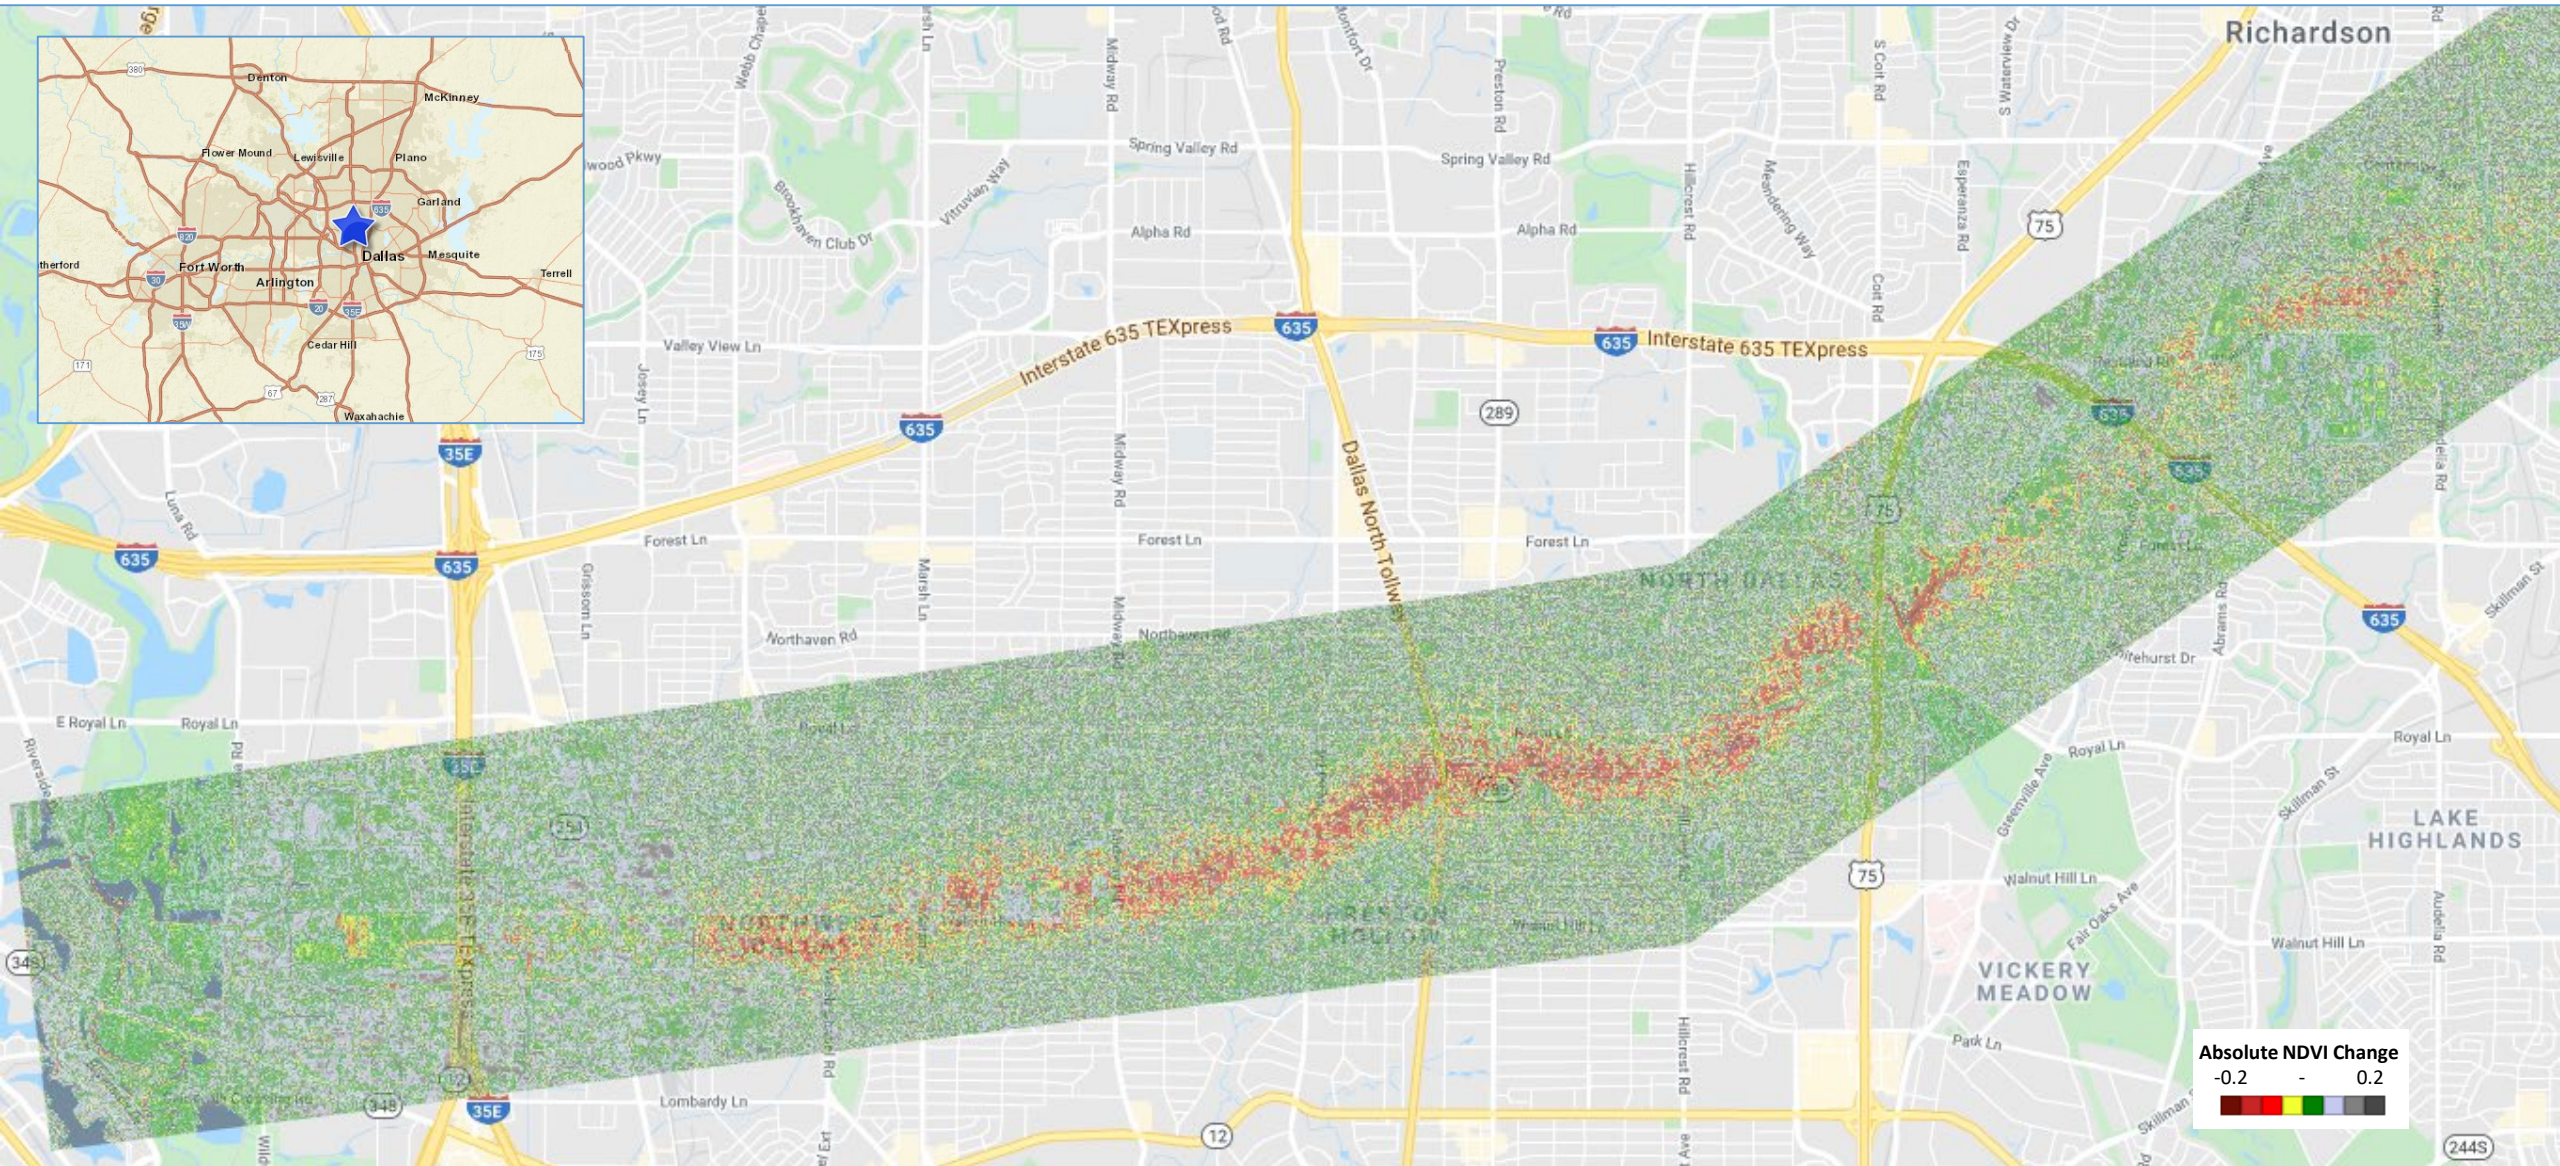

# Dallas-Fort Worth, TX Tornado 10/21/2019

NDVI change (pre-disturbance image 10/18/2019, post-disturbance composite 10/21-11/03/2019)

**Absolute NDVI Change**  
-0.2   -   0.2

**Absolute NDVI Change**  
-0.2   -   0.2

Absolute NDVI Change  
-0.2   -   0.2