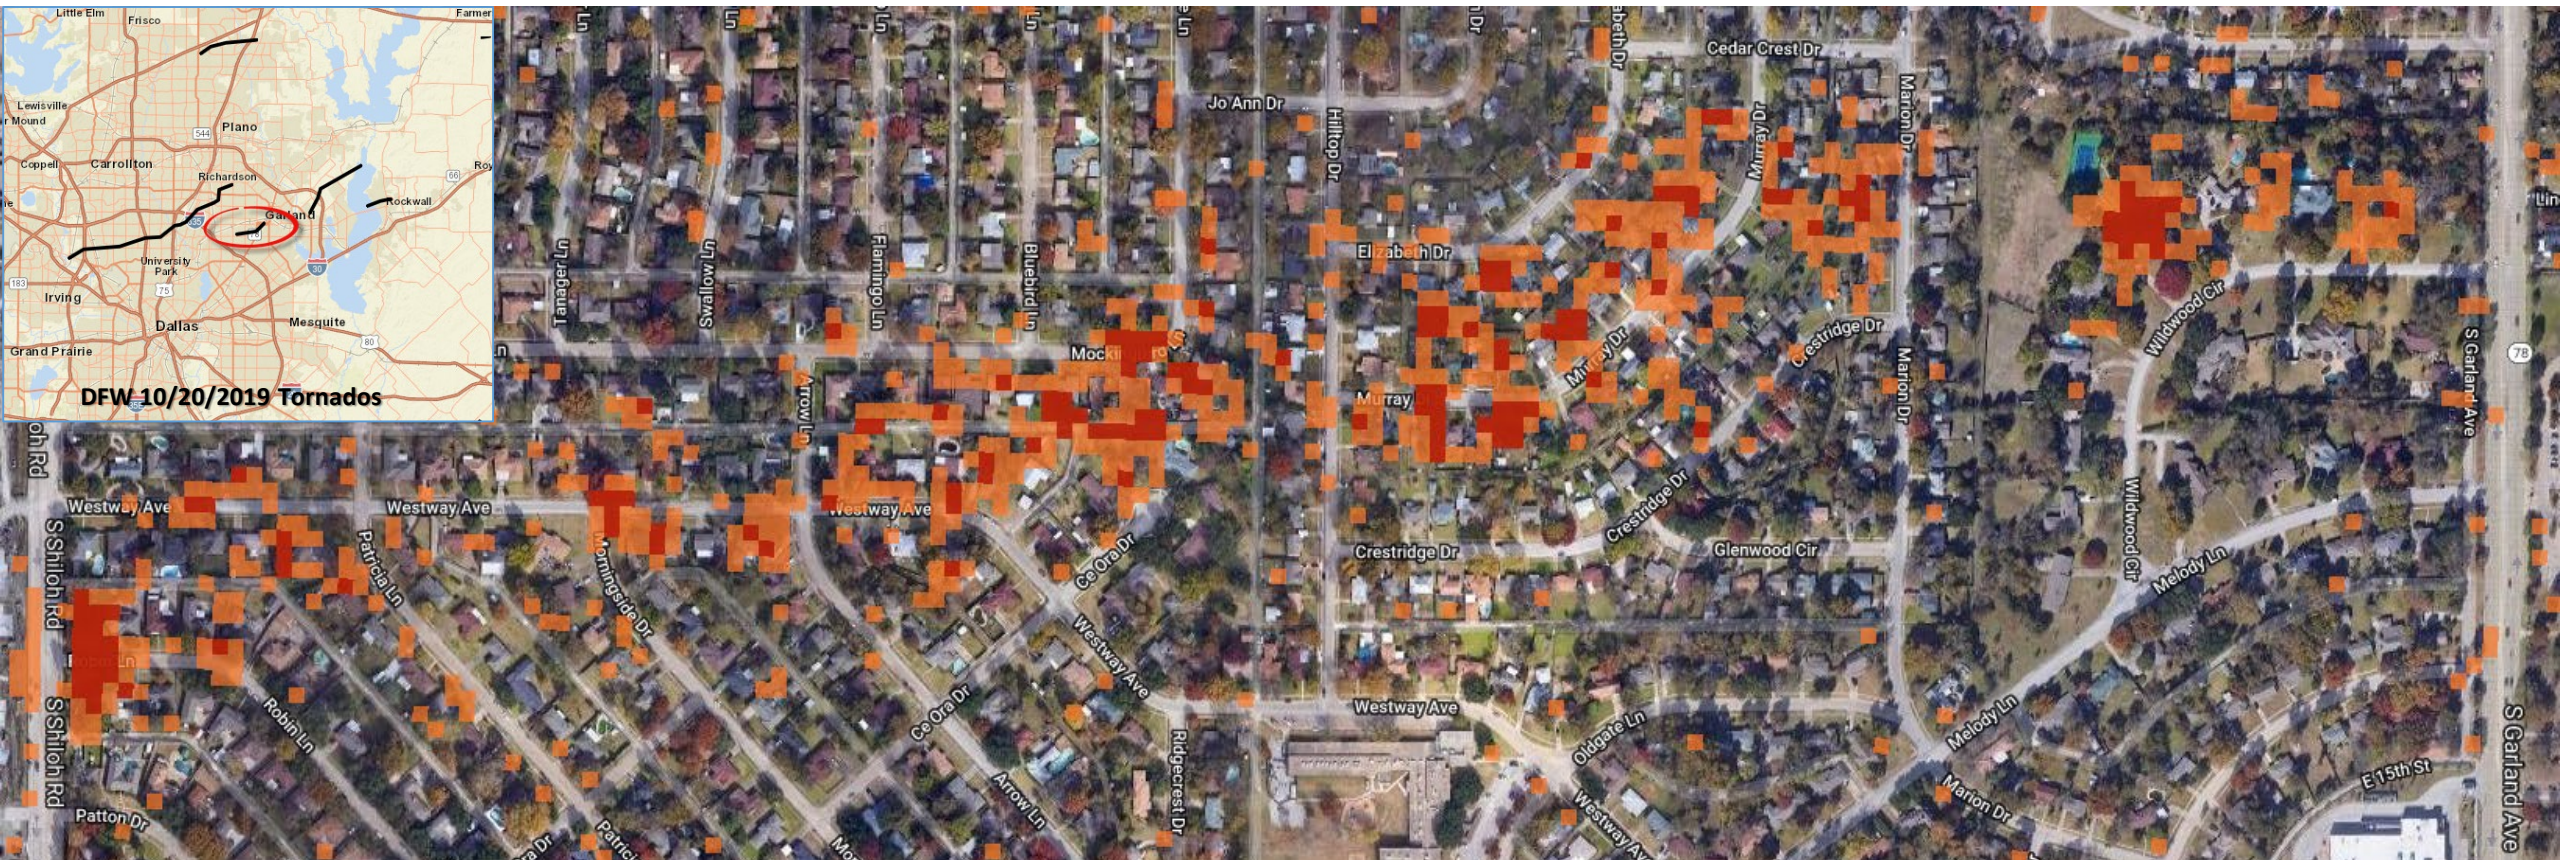

NDVI change, Garland (Dallas), TX Tornado 10/21/2019

(pre-disturbance image 10/18/2019, post-disturbance composite 10/21-11/03/2019)

NDVI change, Garland (Dallas), TX Tornado 10/21/2019

(pre-disturbance image 10/18/2019, post-disturbance composite 10/21-11/03/2019)