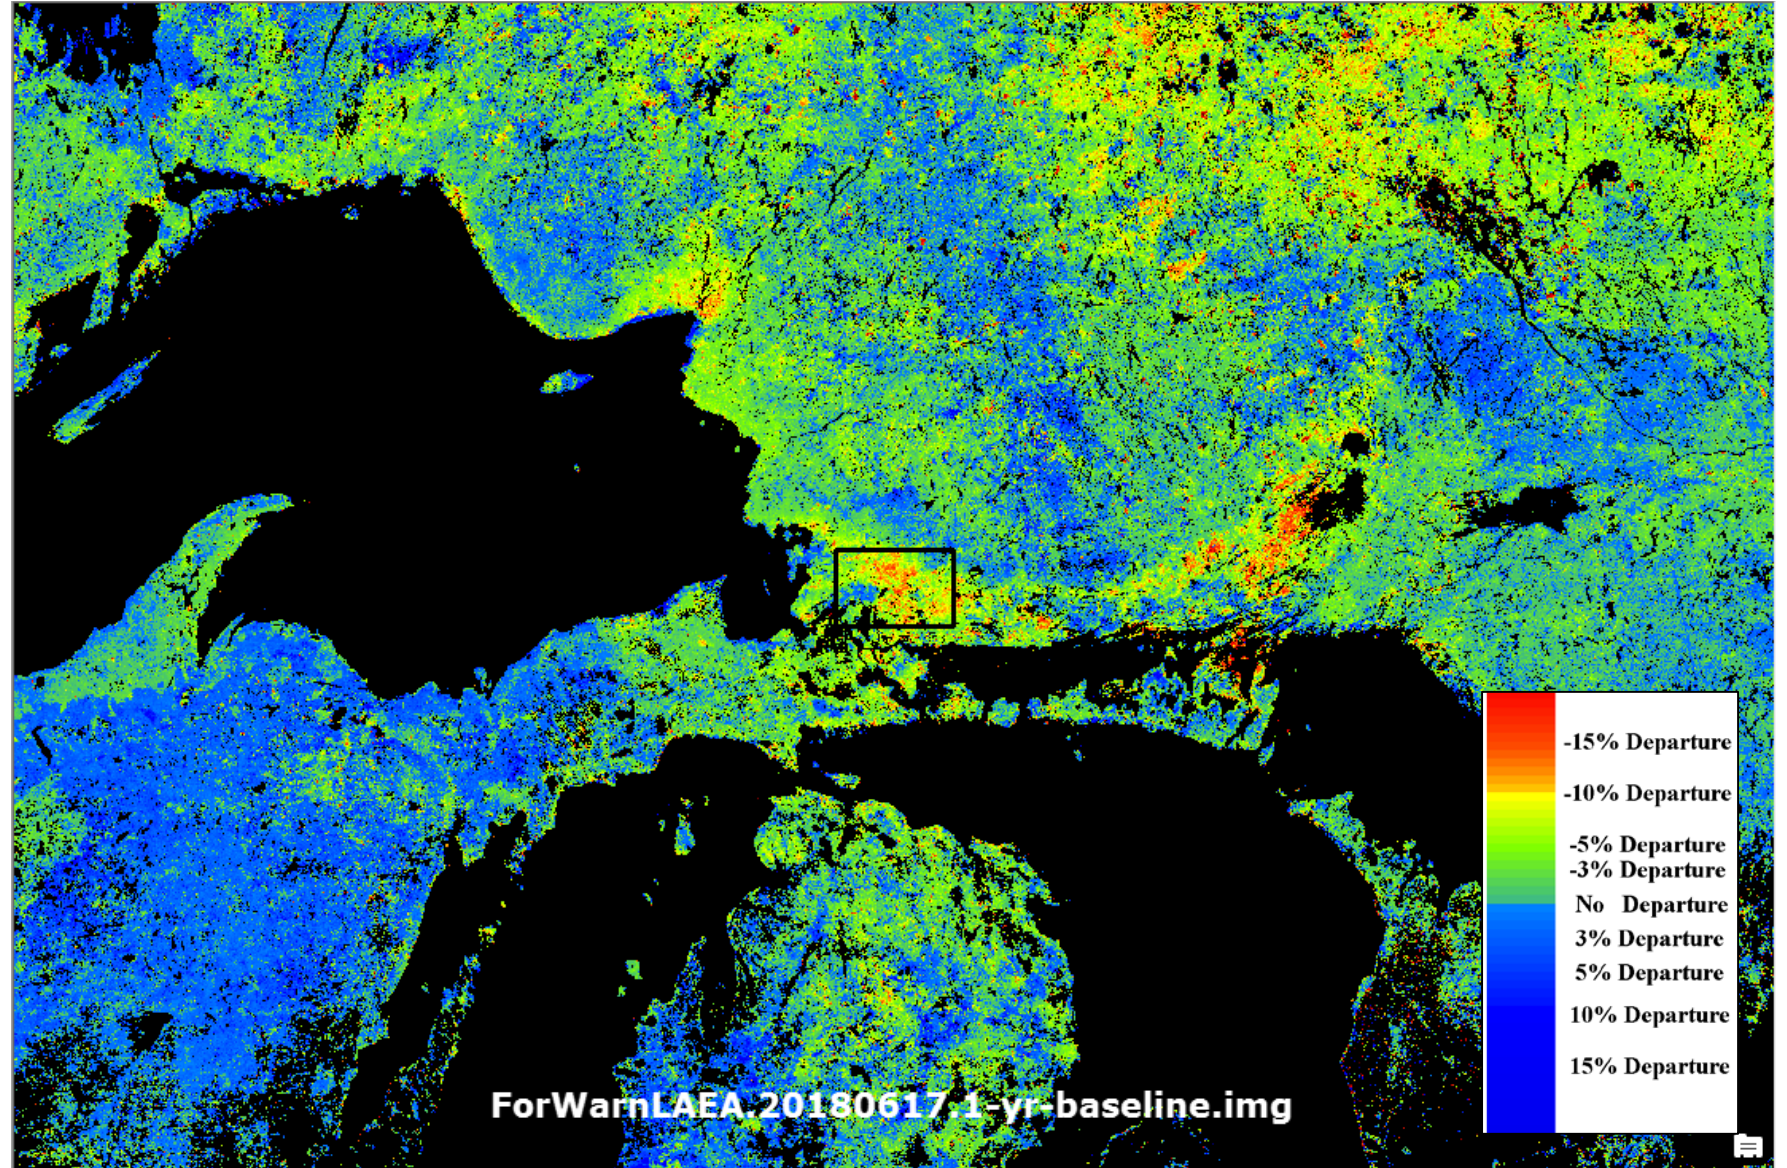

ForWarn II Detected Potential Forest Disturbance

Sault Ste. Marie,
Ontario, CA

06/19/2018

Image right:
ForWarn II, 1yr max value-baseline,
24-day period date ending 06/17/2018

ForWarn II Detected Potential Forest Disturbance

Sault Ste. Marie,
Ontario, CA

06/19/2018

Image right:
ForWarn II, 1yr max value-baseline,
24-day period date ending 06/17/2018

**ForWarn II Detected
Potential Forest Disturbance**

**Sault Ste. Marie,
Ontario, CA**

06/19/2018

Image right:
Sentinel 2, True Color, 06/02/2018