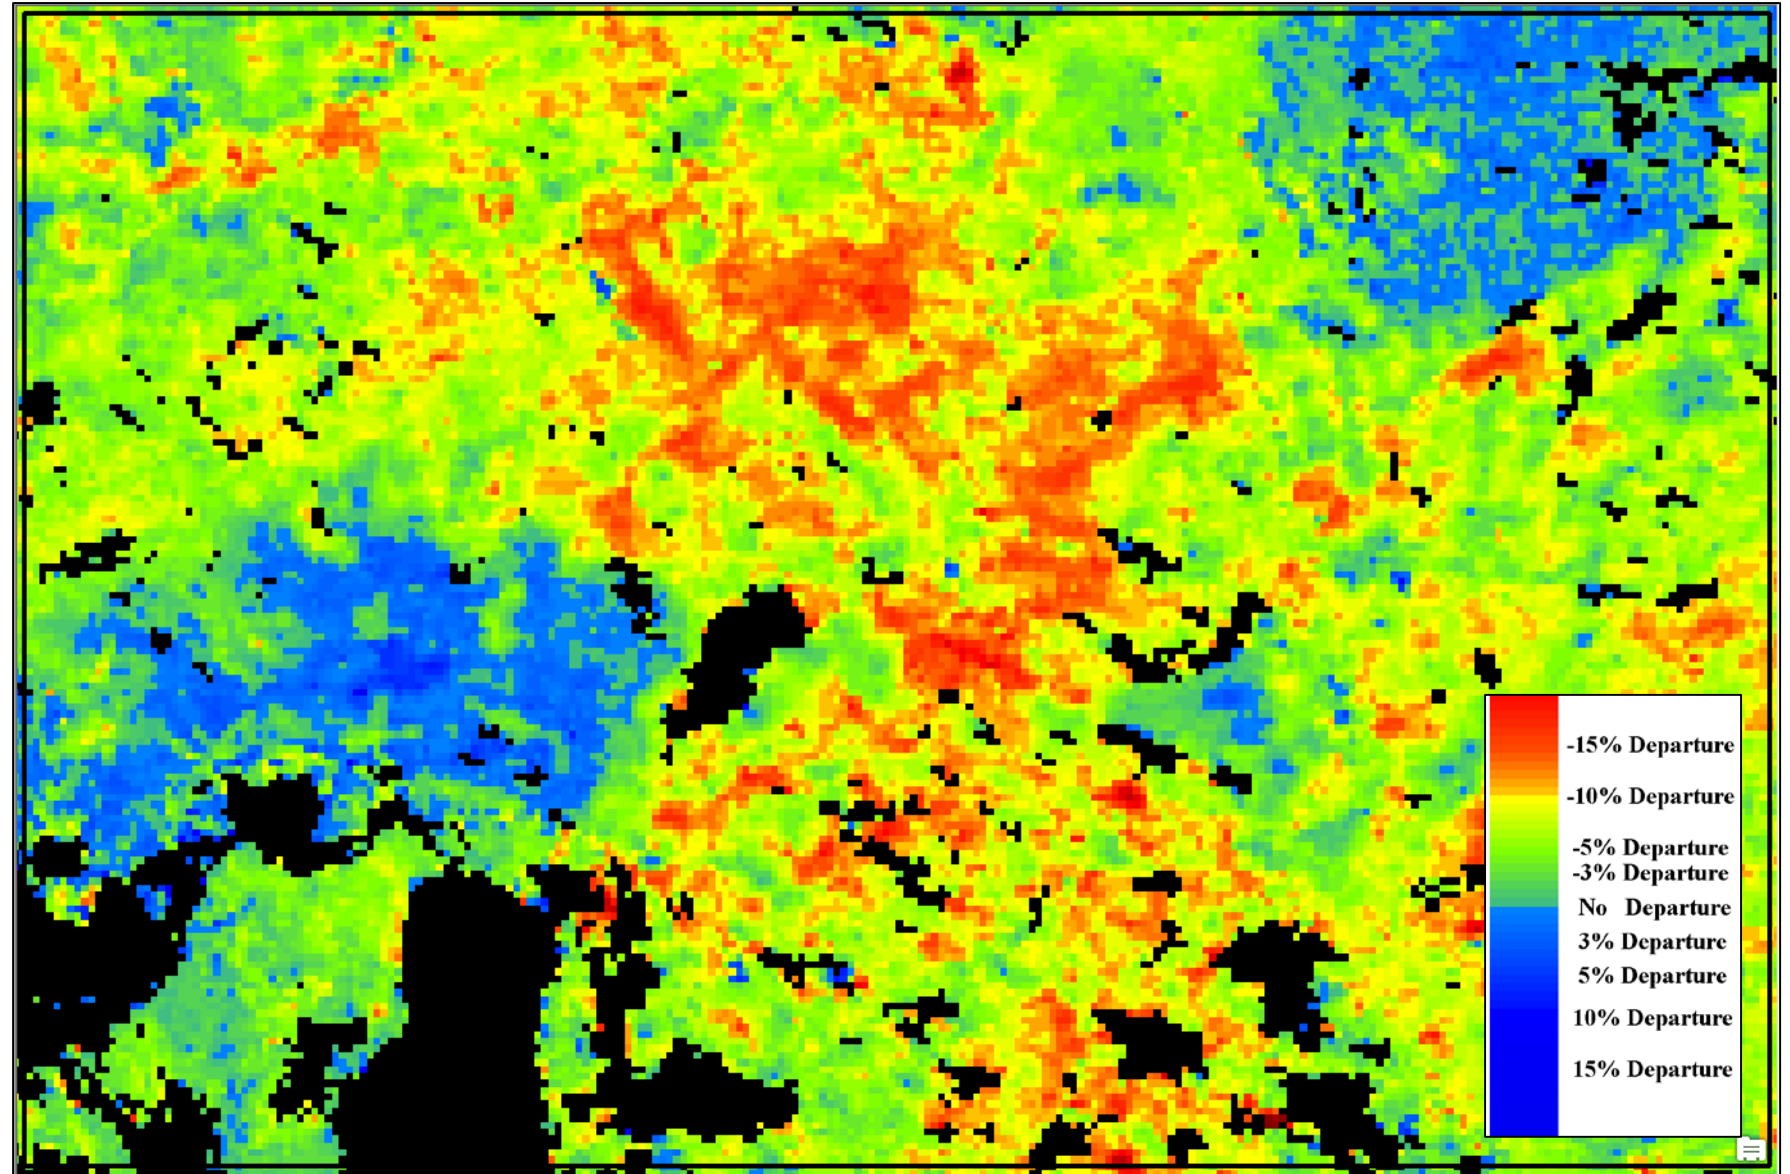

ForWarn II Detected Potential Forest Disturbance

Sault Ste. Marie,
Ontario, CA

06/19/2018

Image right:
ForWarn II, 1yr max value-baseline,
24-day period date ending 06/17/2018

ForWarn II Detected Potential Forest Disturbance

Sault Ste. Marie,
Ontario, CA

06/19/2018

Image right:
ForWarn II, 1yr max value-baseline,
24-day period date ending 06/17/2018

**ForWarn II Detected
Potential Forest Disturbance**

**Sault Ste. Marie,
Ontario, CA**

06/19/2018

Image right:
Sentinel 2, True Color, 06/02/2018